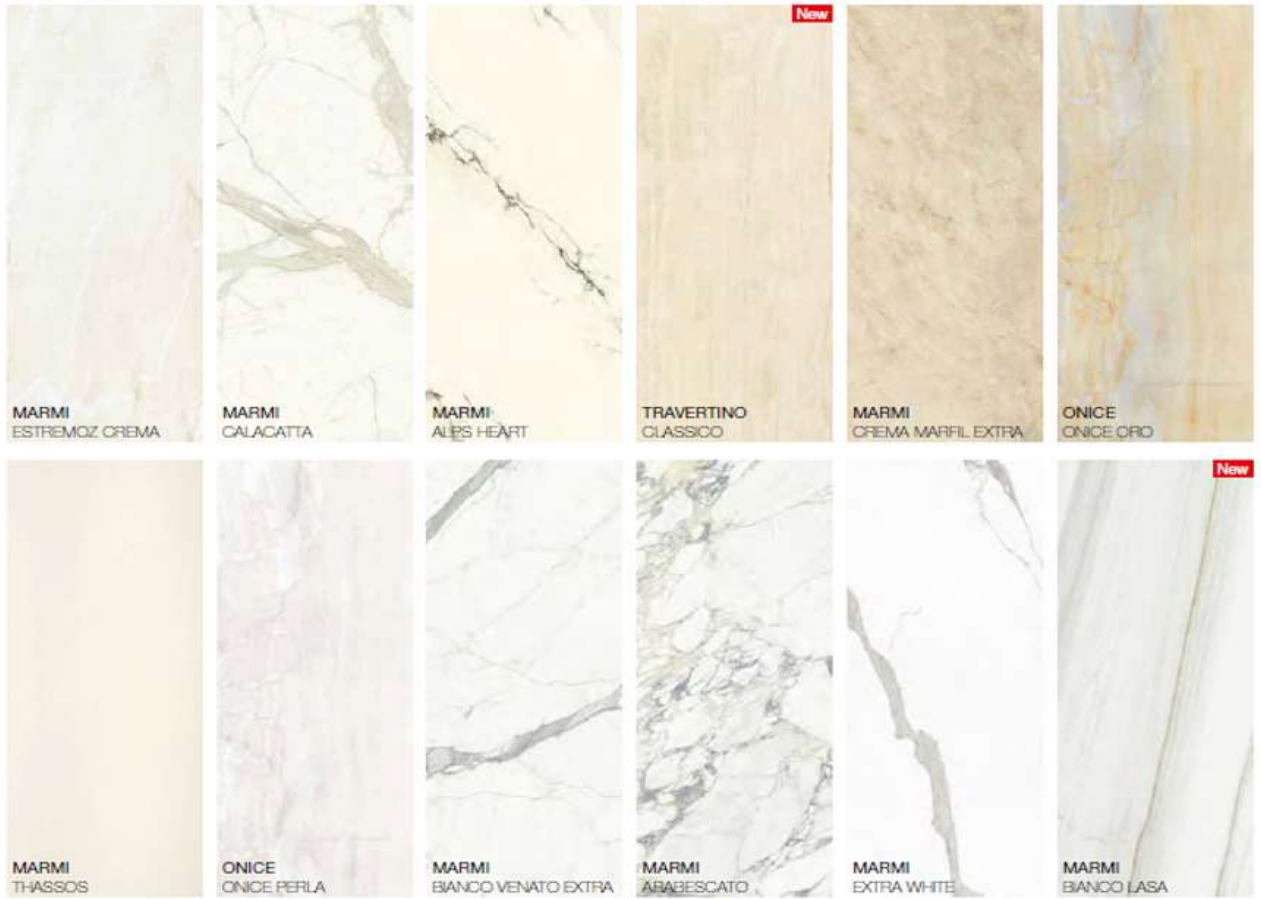

ROUGH R11 A+B+C
Rough

RIGATO
Ribbed - Ripé - Gestreift

FRAMED R12 A+B+C
Framed

PRELUCIDATO
SemiMat - Semilustré - SemiMatt

DIAGONAL STRIPED R10 A+B
Striped
DIAGONAL STRIPED R11 A+B+C
Striped

Marble inspiration